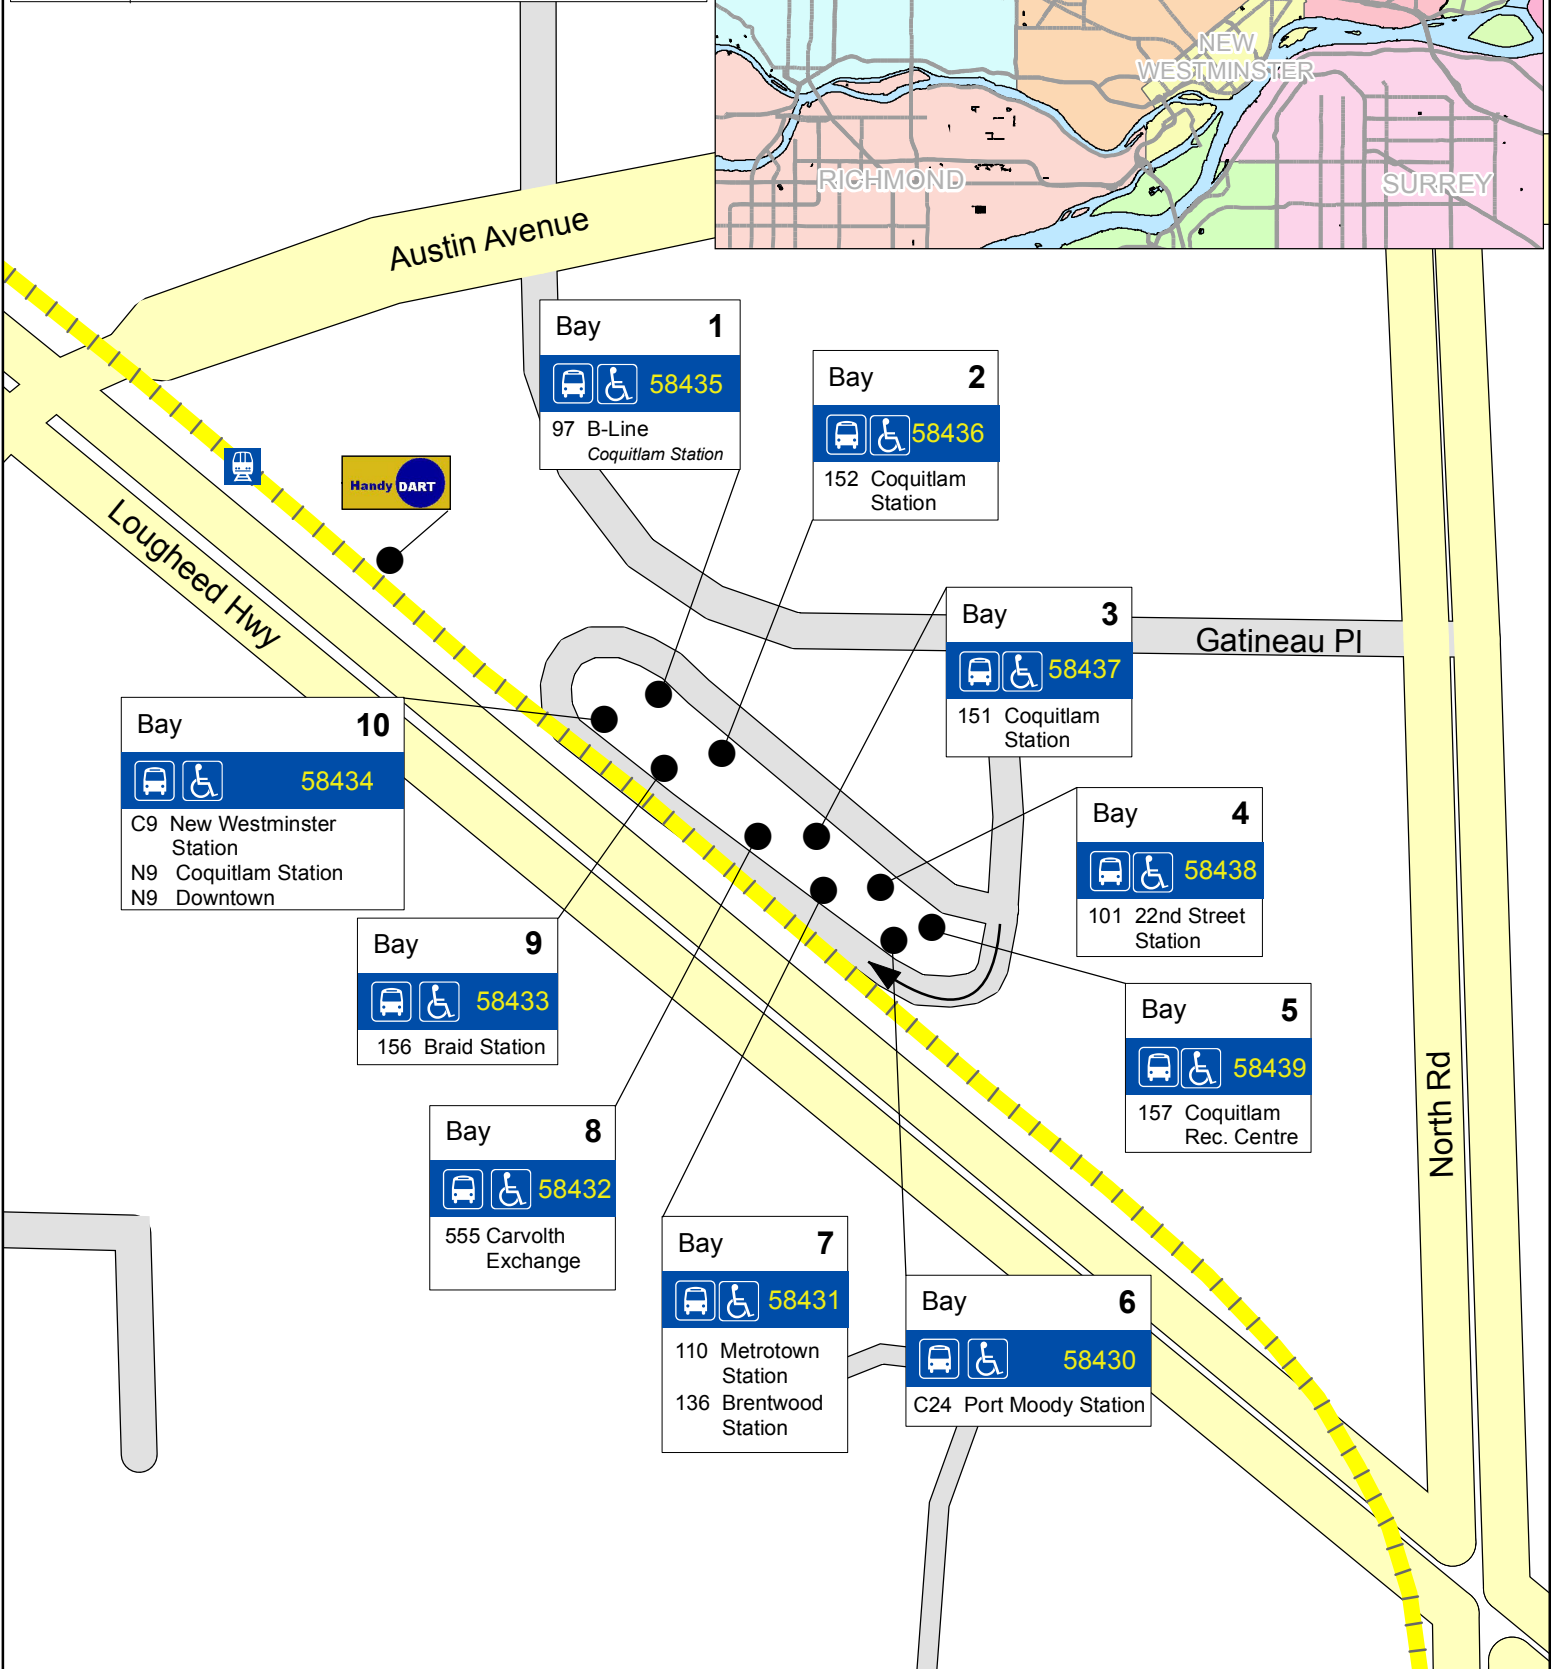

Lougheed Station

N

June 2015

For route information visit www.translink.ca

CMBC Service Planning

Bay 1
58435
 97 B-Line
 Coquitlam Station

Bay 2
58436
 152 Coquitlam
 Station

Bay 3
58437
 151 Coquitlam
 Station

Bay 4
58438
 101 22nd Street
 Station

Bay 5
58439
 157 Coquitlam
 Rec. Centre

Bay 9
58433
 156 Braid Station

Bay 8
58432
 555 Carvolth
 Exchange

Bay 7
58431
 110 Metrotown
 Station
 136 Brentwood
 Station

Bay 6
58430
 C24 Port Moody
 Station

Bay 10
58434
 C9 New Westminster
 Station
 N9 Coquitlam Station
 N9 Downtown

North Rd

Gatineau Pl

Austin Avenue

Lougheed Hwy