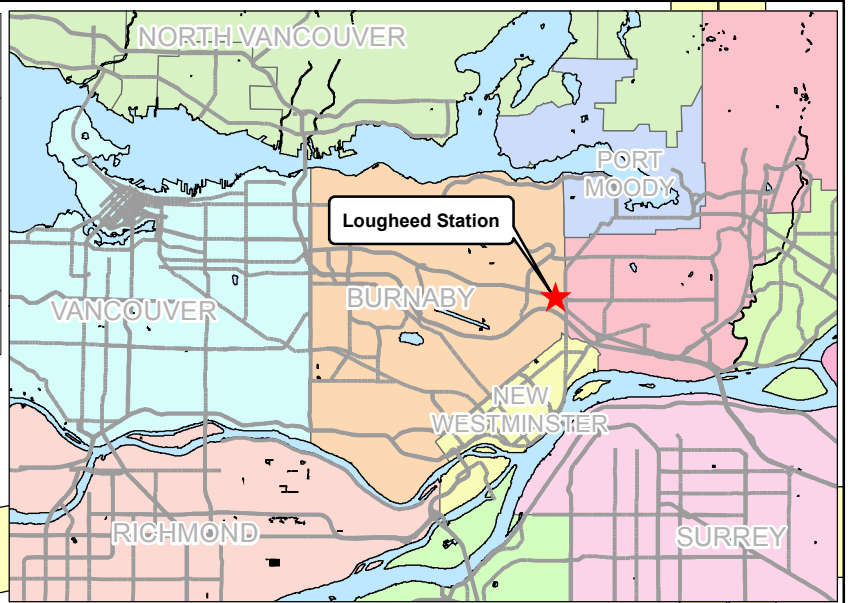

Lougheed Station

N

June 2015

For route information visit www.translink.ca

CMBC Service Planning

Bay 1
58435
 97 B-Line
 Coquitlam Station

Bay 2
58436
 152 Coquitlam
 Station

Bay 3
58437
 151 Coquitlam
 Station