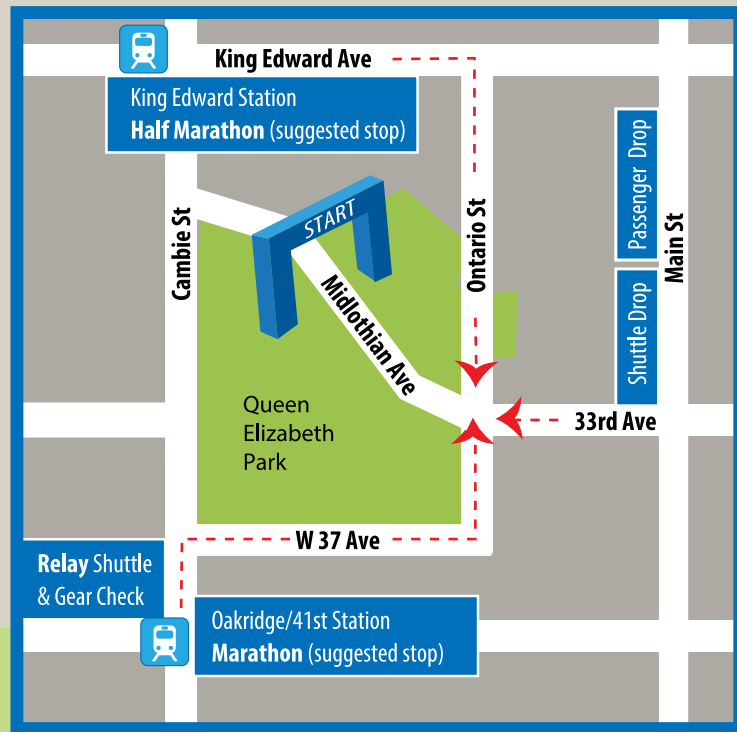

Midlothian Ave

Dimmont Ave

Manitoba St

Peveril Ave

W 28th Ave

Ontario St

FAN ZONE

FAN ZONE

START

No Access

Hillcrest Community Centre

Hospitality

Clancy Loranger Way

Phoenix Gym

Vancouver Canadians Baseball Field

QUEEN ELIZABETH PARK

Half Marathon 7:00am Start
Corrals: Yellow, Blue, Pink, Green, Purple

Marathon & Relay 8:30am Start
Corrals: Orange, Black, Red, Grey, Brown

Relay Gear Check
Oakridge / 41st

W 37th Ave

Ontario St

Half Marathon & Marathon Gear Check

Marathon: 7:15am - 8:15am

Half Marathon: 5:45am - 6:45am

Passenger Drop Off

Shuttle Drop off

Main St

33rd Ave