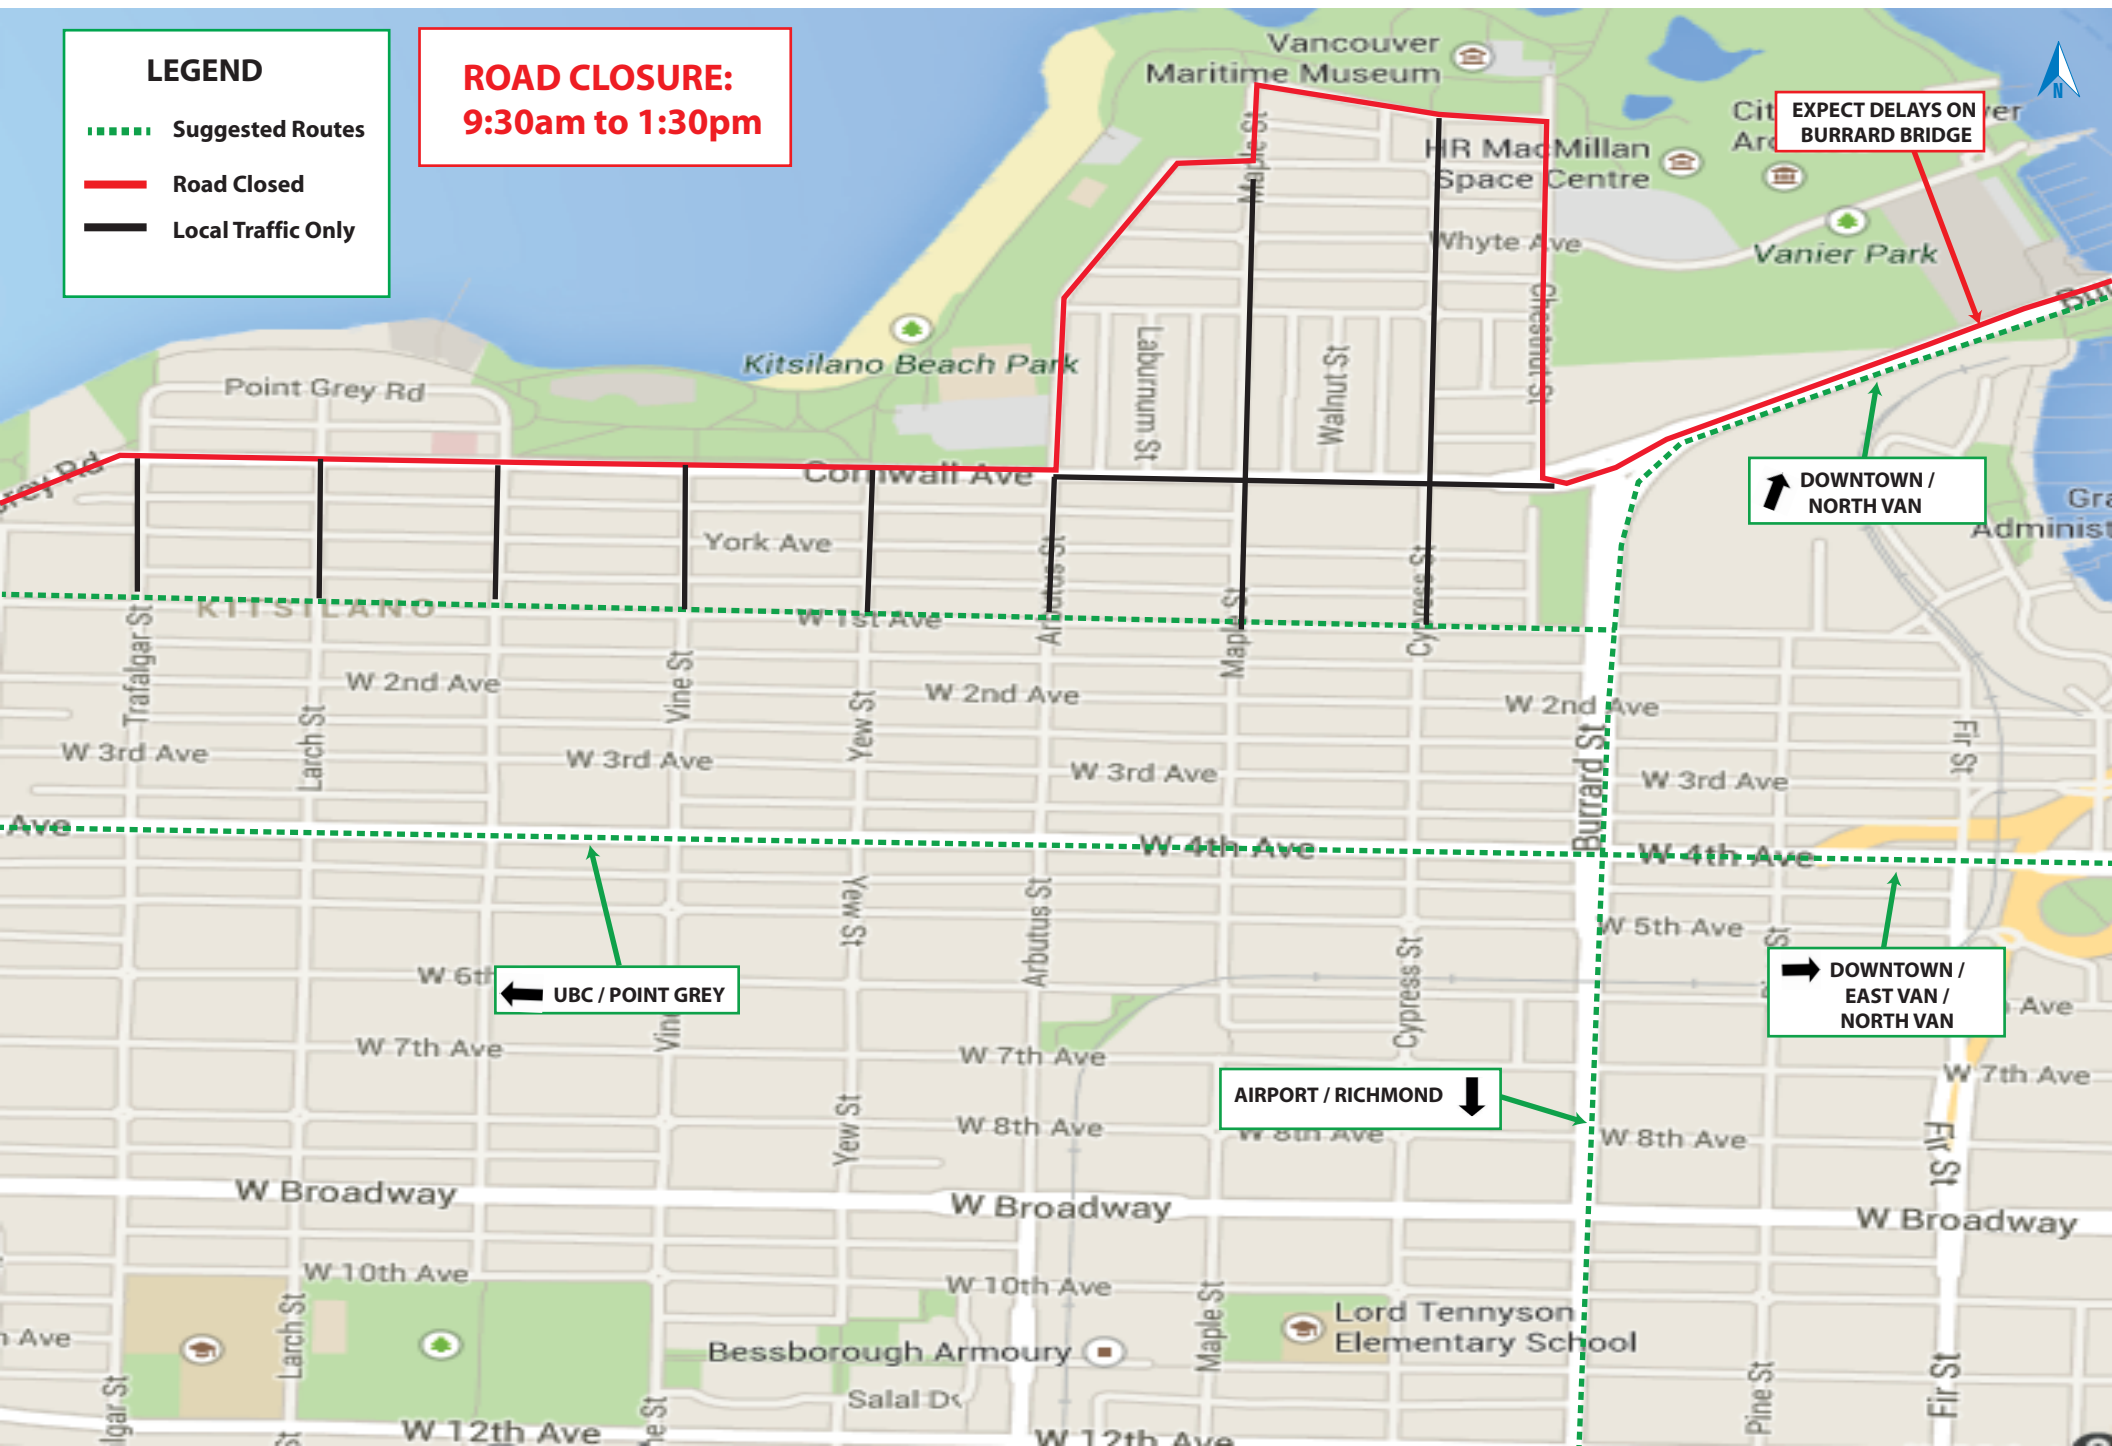

LEGEND

- Suggested Routes
- Road Closed
- Local Traffic Only

**ROAD CLOSURE:
9:30am to 1:30pm**

EXPECT DELAYS ON BURRARD BRIDGE

↑ DOWNTOWN / NORTH VAN

← UBC / POINT GREY

→ DOWNTOWN / EAST VAN / NORTH VAN

↓ AIRPORT / RICHMOND