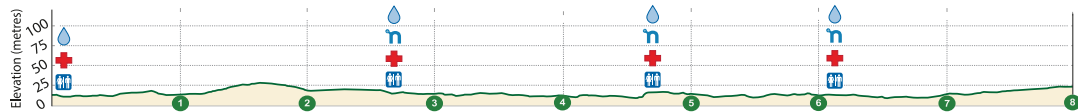

Third Beach

Lions Gate Bridge

STANLEY PARK

Seawall

START
LAGOON DR
IN FRONT OF
FISH HOUSE

Brockton Point

GOAL HARBOUR

FINISH
DOWNTOWN
PENDER STREET

8KM Gear Check & Shuttle Pickup
7:30am-8:30am

Shuttle Dropoff
No Gear Check nor Services

English Bay

WEST END

Join In
RUN • CHEER • VOLUNTEER
NON-PROFIT • INSPIRING ACTIVE LIFESTYLES

-  Water
-  Electrolyte
-  Medical
-  Toilets
-  KM Marker
-  Entertainment