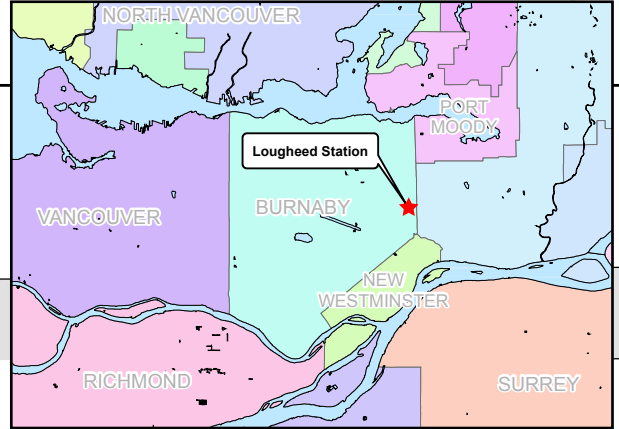

# Lougheed Town Centre Station

9755 Lougheed Highway, Burnaby, BC

**Bay 1**

**58435**

Unloading Only

**Bay 2**

**58436**

152 Coquitlam Central Station

**Bay 3**

**58437**

110 Metrotown Station

**Bay 4**

**58438**

101 22nd Street Station

**Bay 5**

**58439**