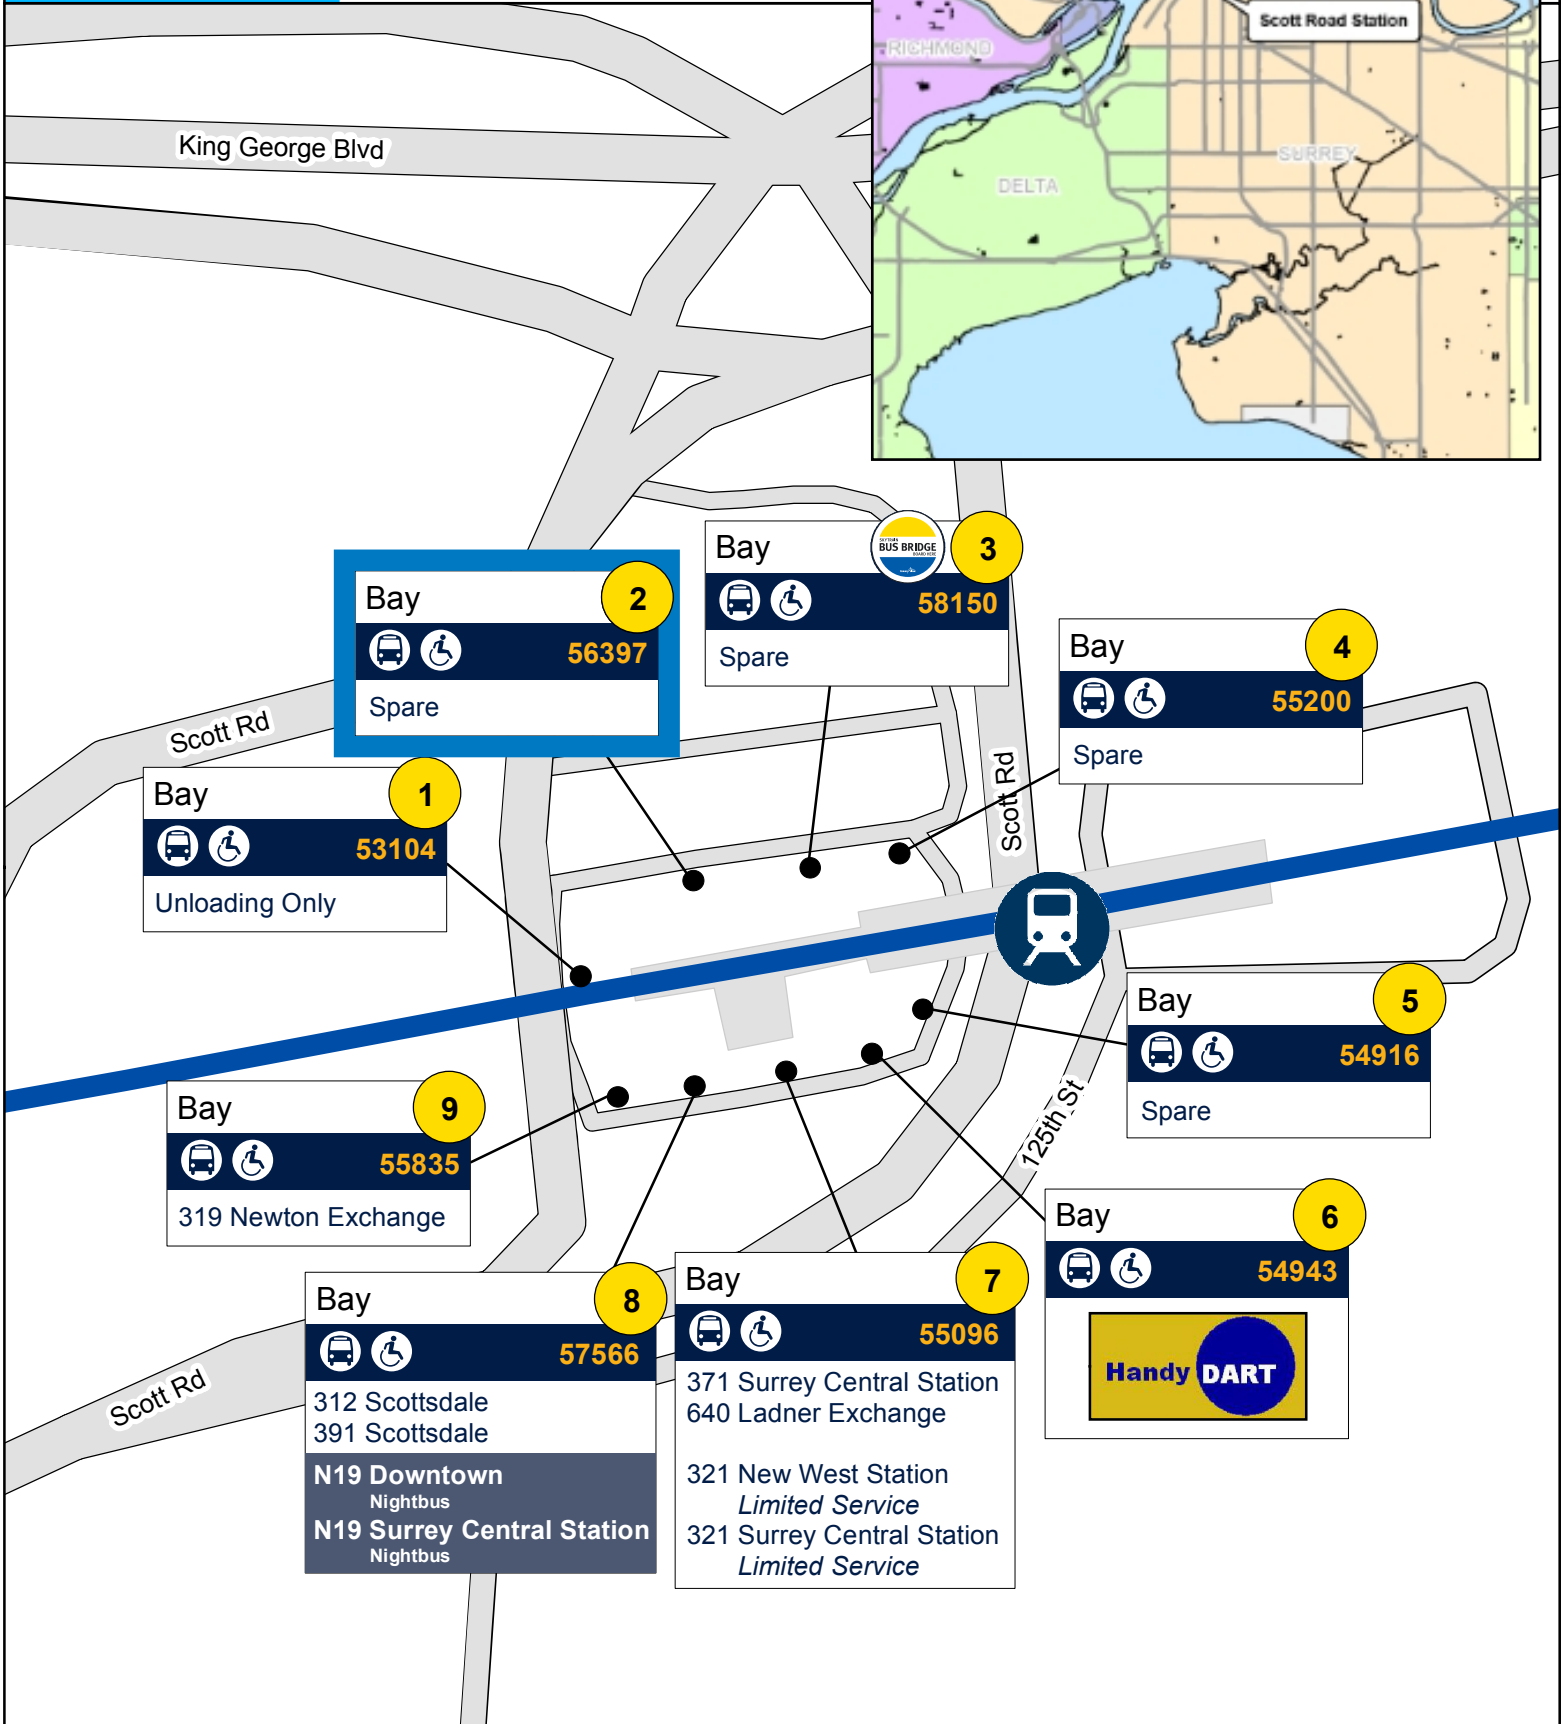

Scott Road Station

12501 - 110 th Ave, Surrey, BC

Bay 1
 53104
 Unloading Only

Bay 2
 56397
 Spare

Bay 3
 BUS BRIDGE
 58150
 Spare

Bay 4
 55200
 Spare

Bay 5
 54916
 Spare

Bay 9
 55835
 319 Newton Exchange

Bay 8
 57566
 312 Scottsdale
 391 Scottsdale
 N19 Downtown Nightbus
 N19 Surrey Central Station Nightbus

Bay 7
 55096
 371 Surrey Central Station
 640 Ladner Exchange
 321 New West Station Limited Service
 321 Surrey Central Station Limited Service

Bay 6
 54943
 Handy DART