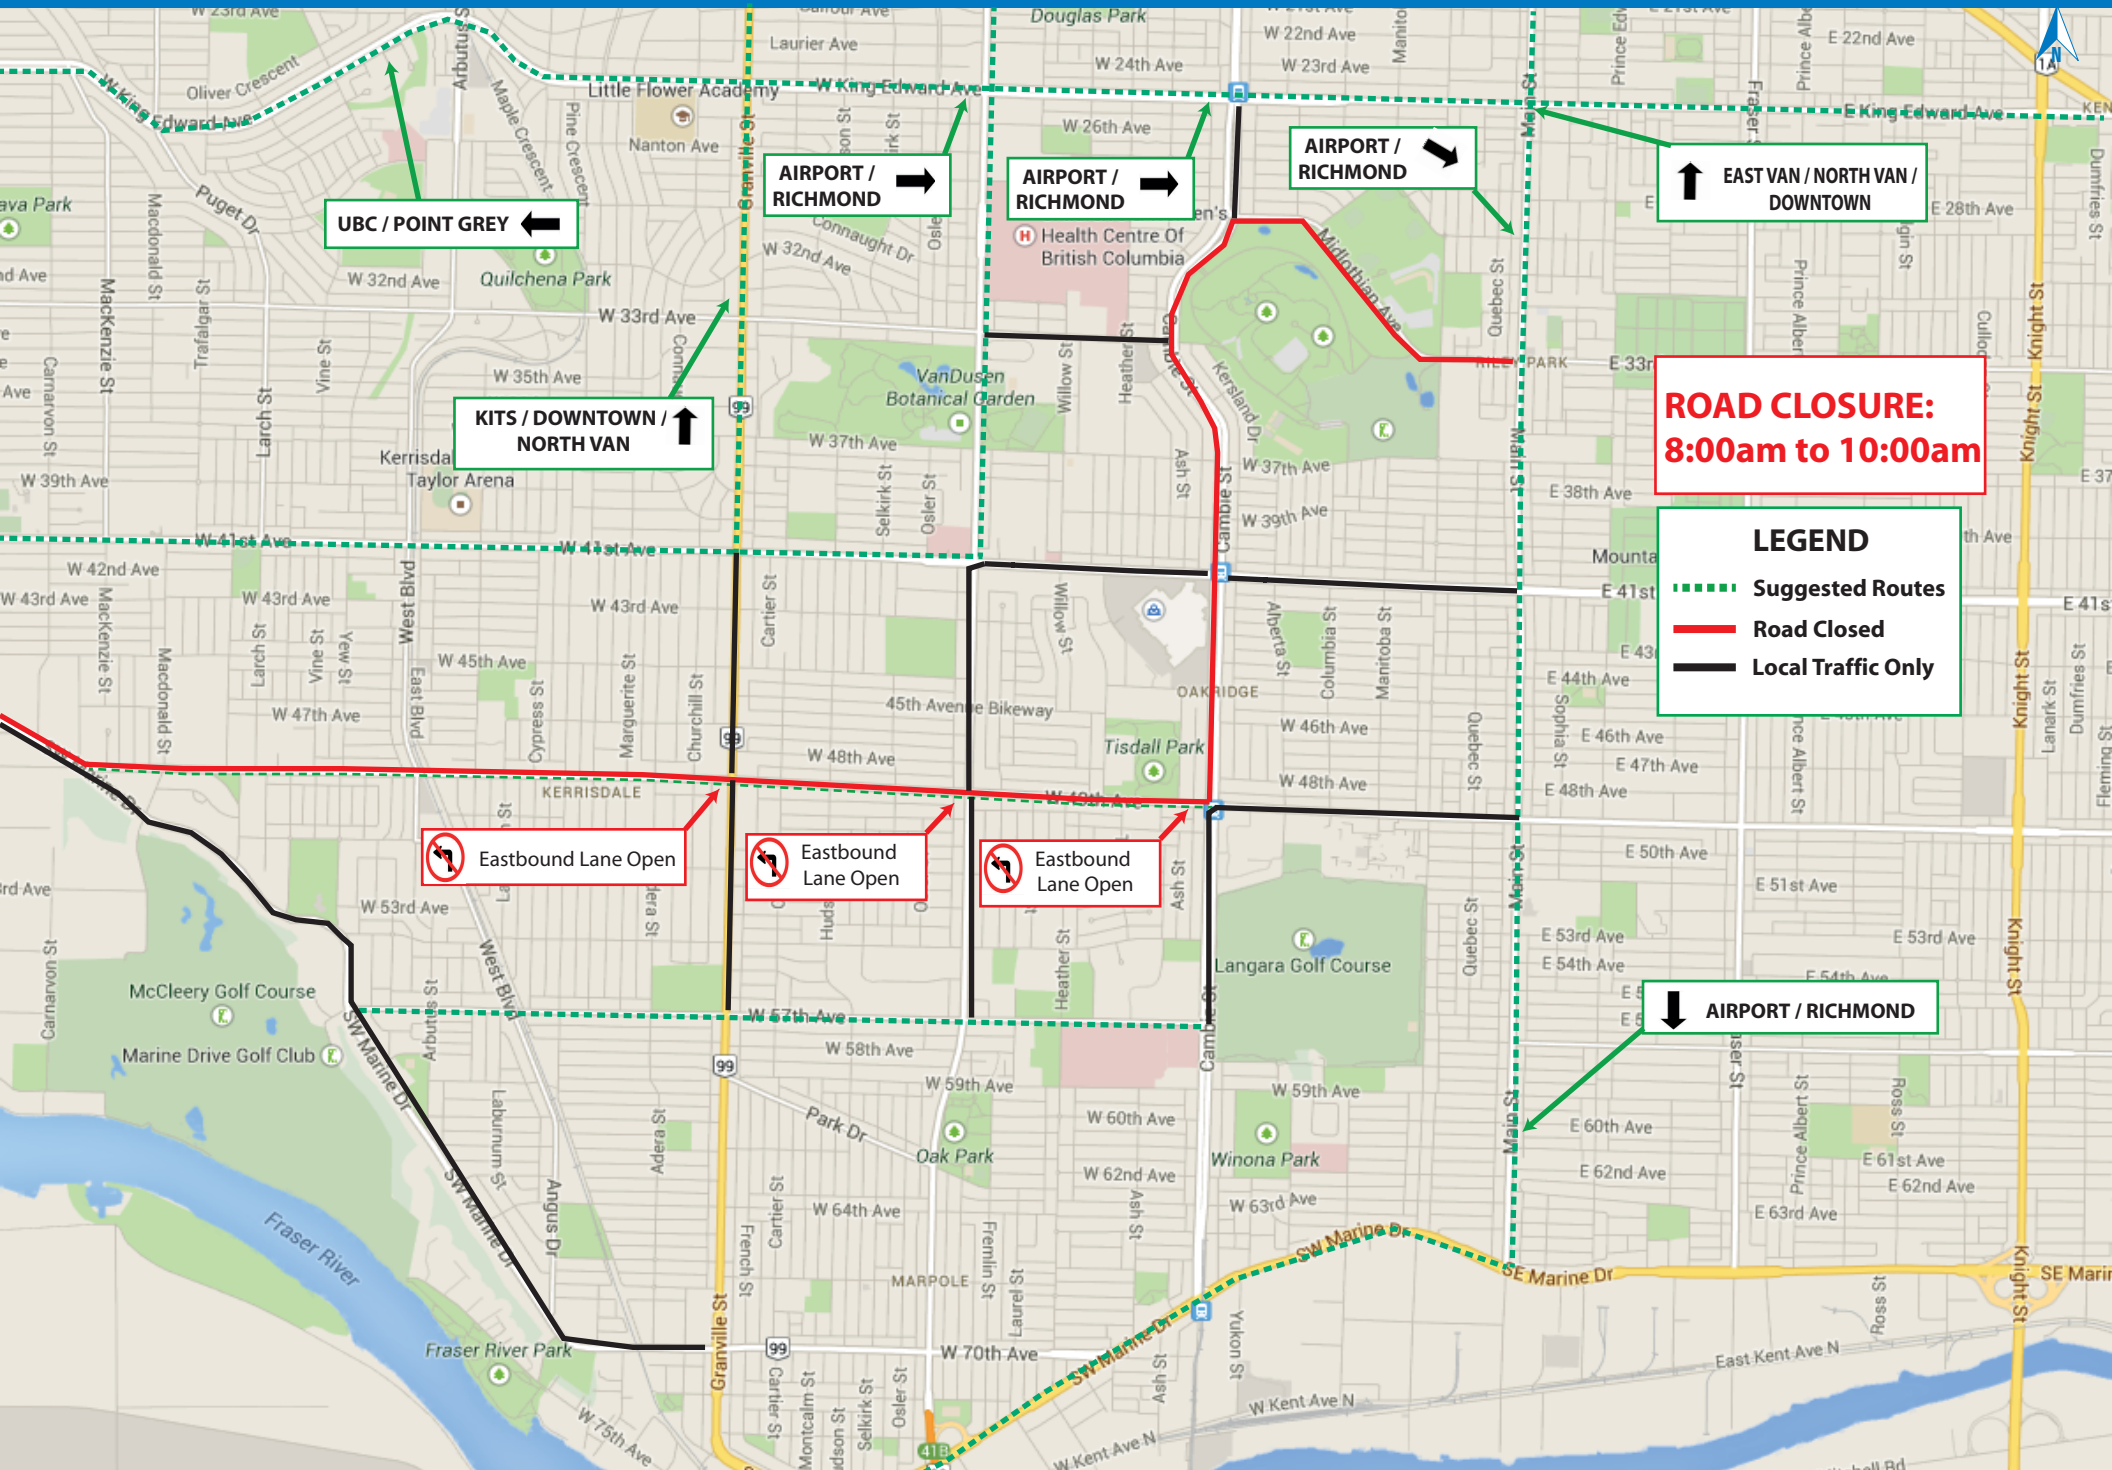

Vancouver Marathon

Road Closure Detour Maps Marathon - Cambie St. Sunday May 7, 2017 | 8:00 to 10:00

UBC / POINT GREY ←

AIRPORT / RICHMOND →

AIRPORT / RICHMOND →

AIRPORT / RICHMOND →

↑ EAST VAN / NORTH VAN / DOWNTOWN

KITS / DOWNTOWN / NORTH VAN ↑

**ROAD CLOSURE:
8:00am to 10:00am**

LEGEND

- Suggested Routes
- Road Closed
- Local Traffic Only

Eastbound Lane Open

Eastbound Lane Open

Eastbound Lane Open

↓ AIRPORT / RICHMOND