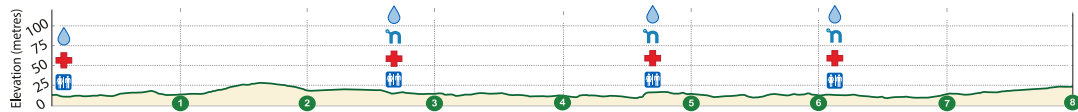

Third Beach

Lions Gate
Bridge

STANLEY PARK

Seawall

START
LAGOON DR
IN FRONT OF
FISH HOUSE

Brockton
Point

GOAL HARBOUR

FINISH
DOWNTOWN
PENDER
STREET

Shuttle Dropoff
at Gear Check near Maritime

8KM Gear Check
& Shuttle Pickup
7:30am-8:30am

English Bay

WEST END

Join In
RUN • CHEER • VOLUNTEER
NON-PROFIT • INSPIRING ACTIVE LIFESTYLES

- Water
- Electrolyte
- Medical
- Toilets
- KM Marker
- Entertainment