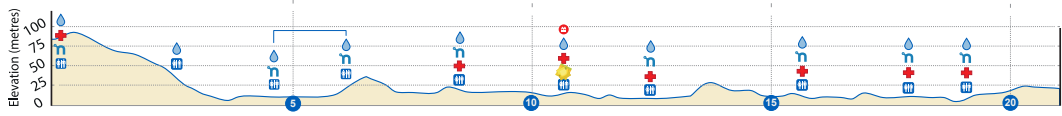

*Join In*  
 RUN • CHEER • VOLUNTEER  
 NON-PROFIT • INSPIRING ACTIVE LIFESTYLES

-  Water
-  Toilets
-  Motivation Station
-  Electrolyte
-  KM Marker
-  Entertainment
-  Medical
-  Mile Marker
-  Clif Bars/Gels